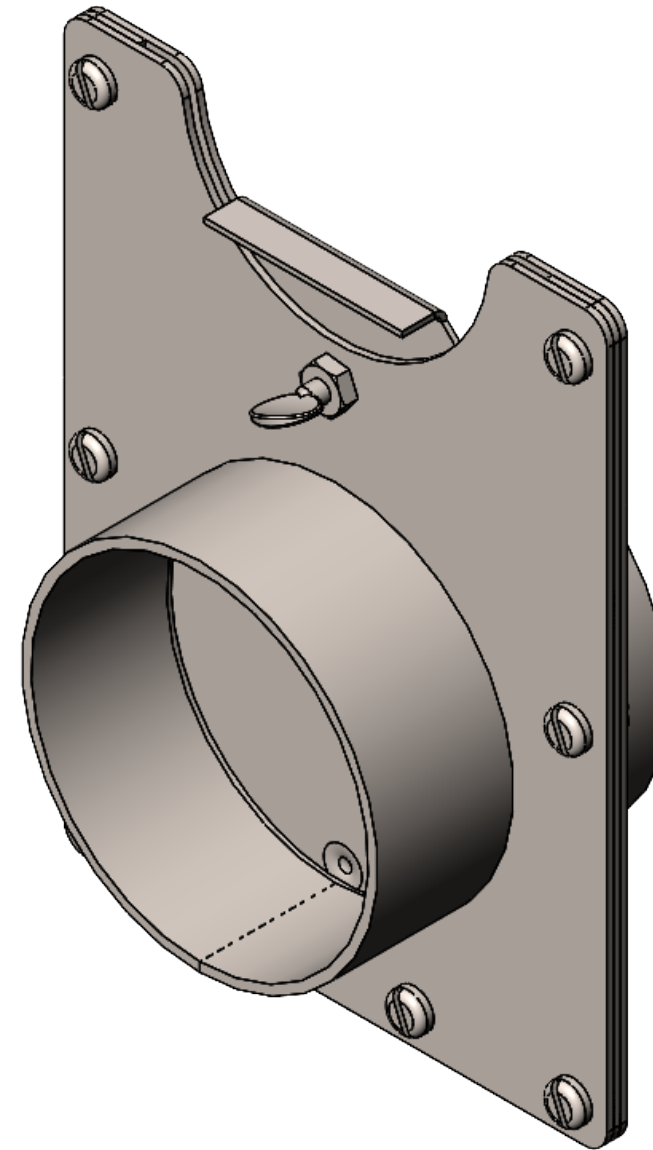

Winkler.

BLASTGATES

A division of AGI FABRICATORS LLC

7000 W Calumet Rd
Milwaukee, WI 53223
Phone (414) 438-6700
agifabricators.com

NOTICE:
THIS DRAWING AND DESIGN MADE EXCLUSIVELY FOR THE
PARTY NAMED IN THE TITLE BLOCK AND REMAINS THE
PROPERTY OF AGI FABRICATORS AND MAY NOT BE
REPRODUCED OR COPIED IN WHOLE OR PART BY ANY
METHOD WITHOUT PRIOR CONSENT OF AGI FABRICATORS

Scale: 1:1.5

Sheet

Winkler Blastgates

Drawn By: BJJ

Reviewed By: MJT

Project

4" Fabricated Full Blast Gate

Date

Thursday, April 8, 2021

Part No

FFG04

Sheet No

4 Inch