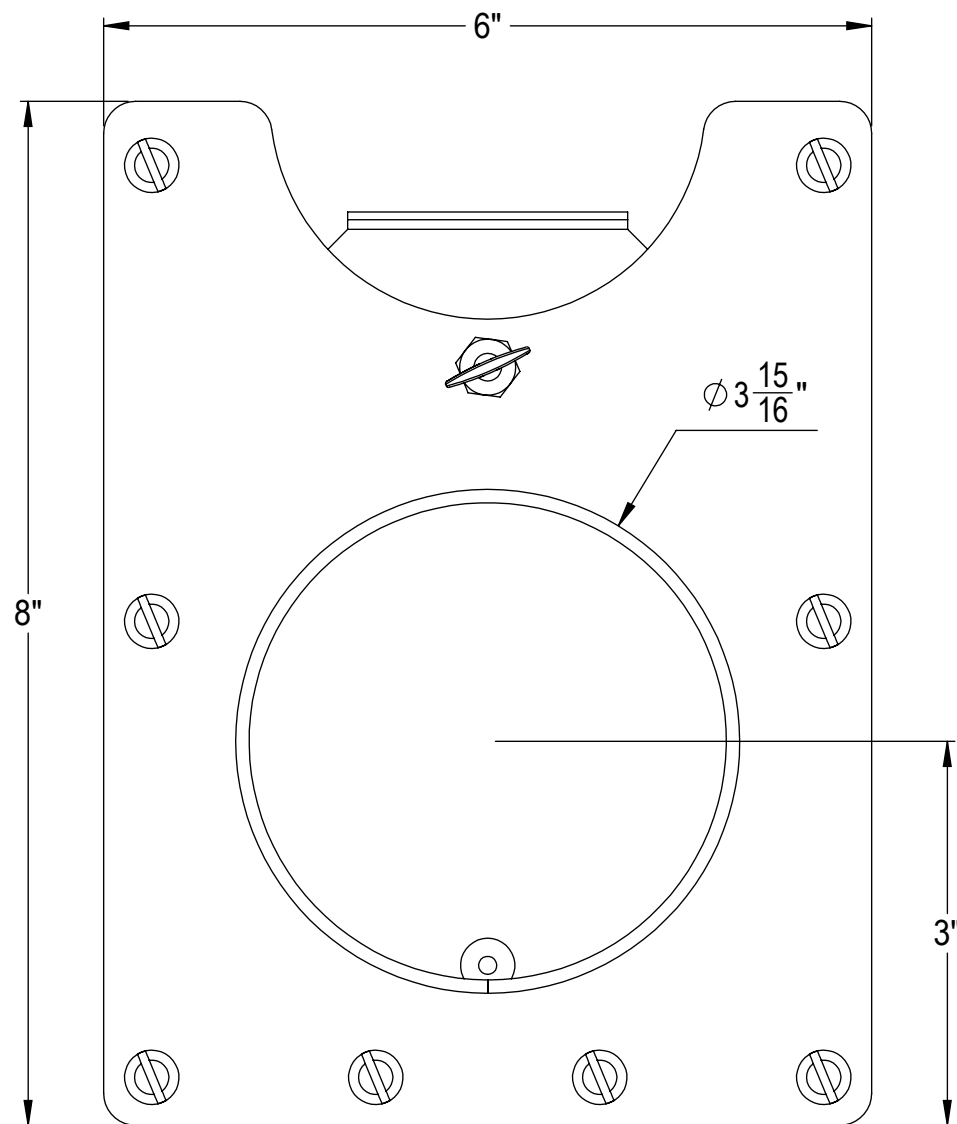

Scale: 1:1.5

Sheet

Winkler Blastgates

Drawn By: BJJ

Reviewed By: MJT

Project

4" Fabricated Full Blast Gate

Date