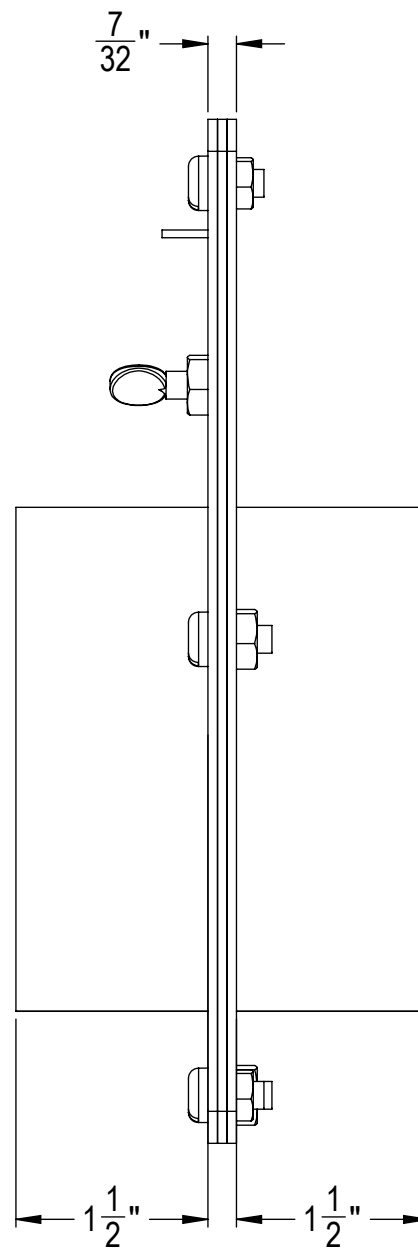

Scale: 1:1.5

Sheet

Winkler Blastgates

Drawn By: BJJ

Reviewed By: MJT

Project

4" Fabricated Full Blast Gate

Date

Thursday, April 8, 2021

Part No

FFG04

Sheet No

4 Inch