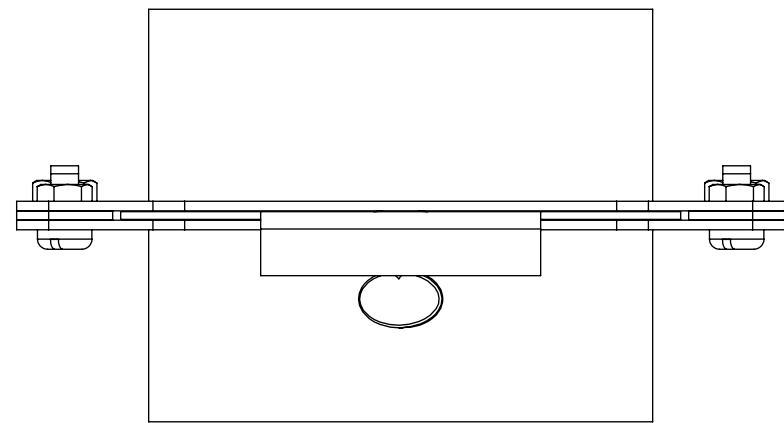

Scale: 1:1.5

Sheet

Winkler Blastgates

Drawn By: BJJ

Reviewed By: MJT

Project

4" Fabricated Full Blast Gate

Date